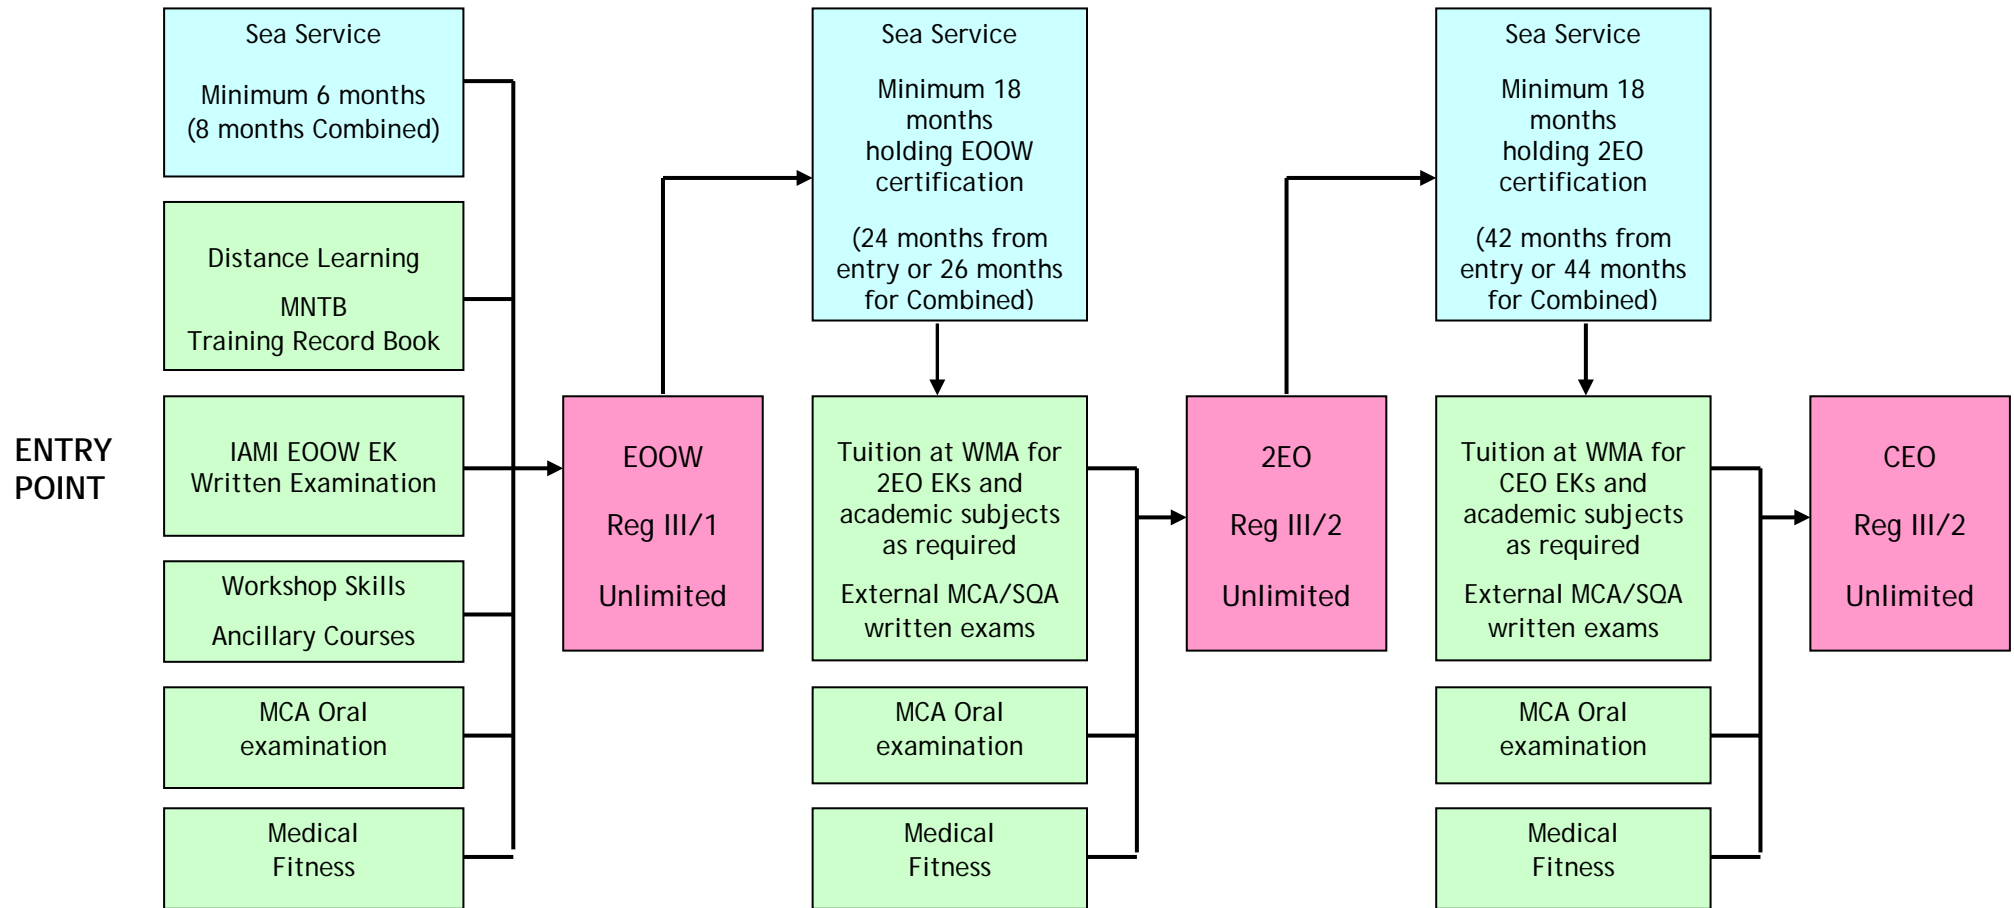

Engineer Officer Training - Specialised route to EOW Certification

Note: Information related to certification requirements has been interpreted from MGN 93 (M) Training & Certification Guidance Part 3