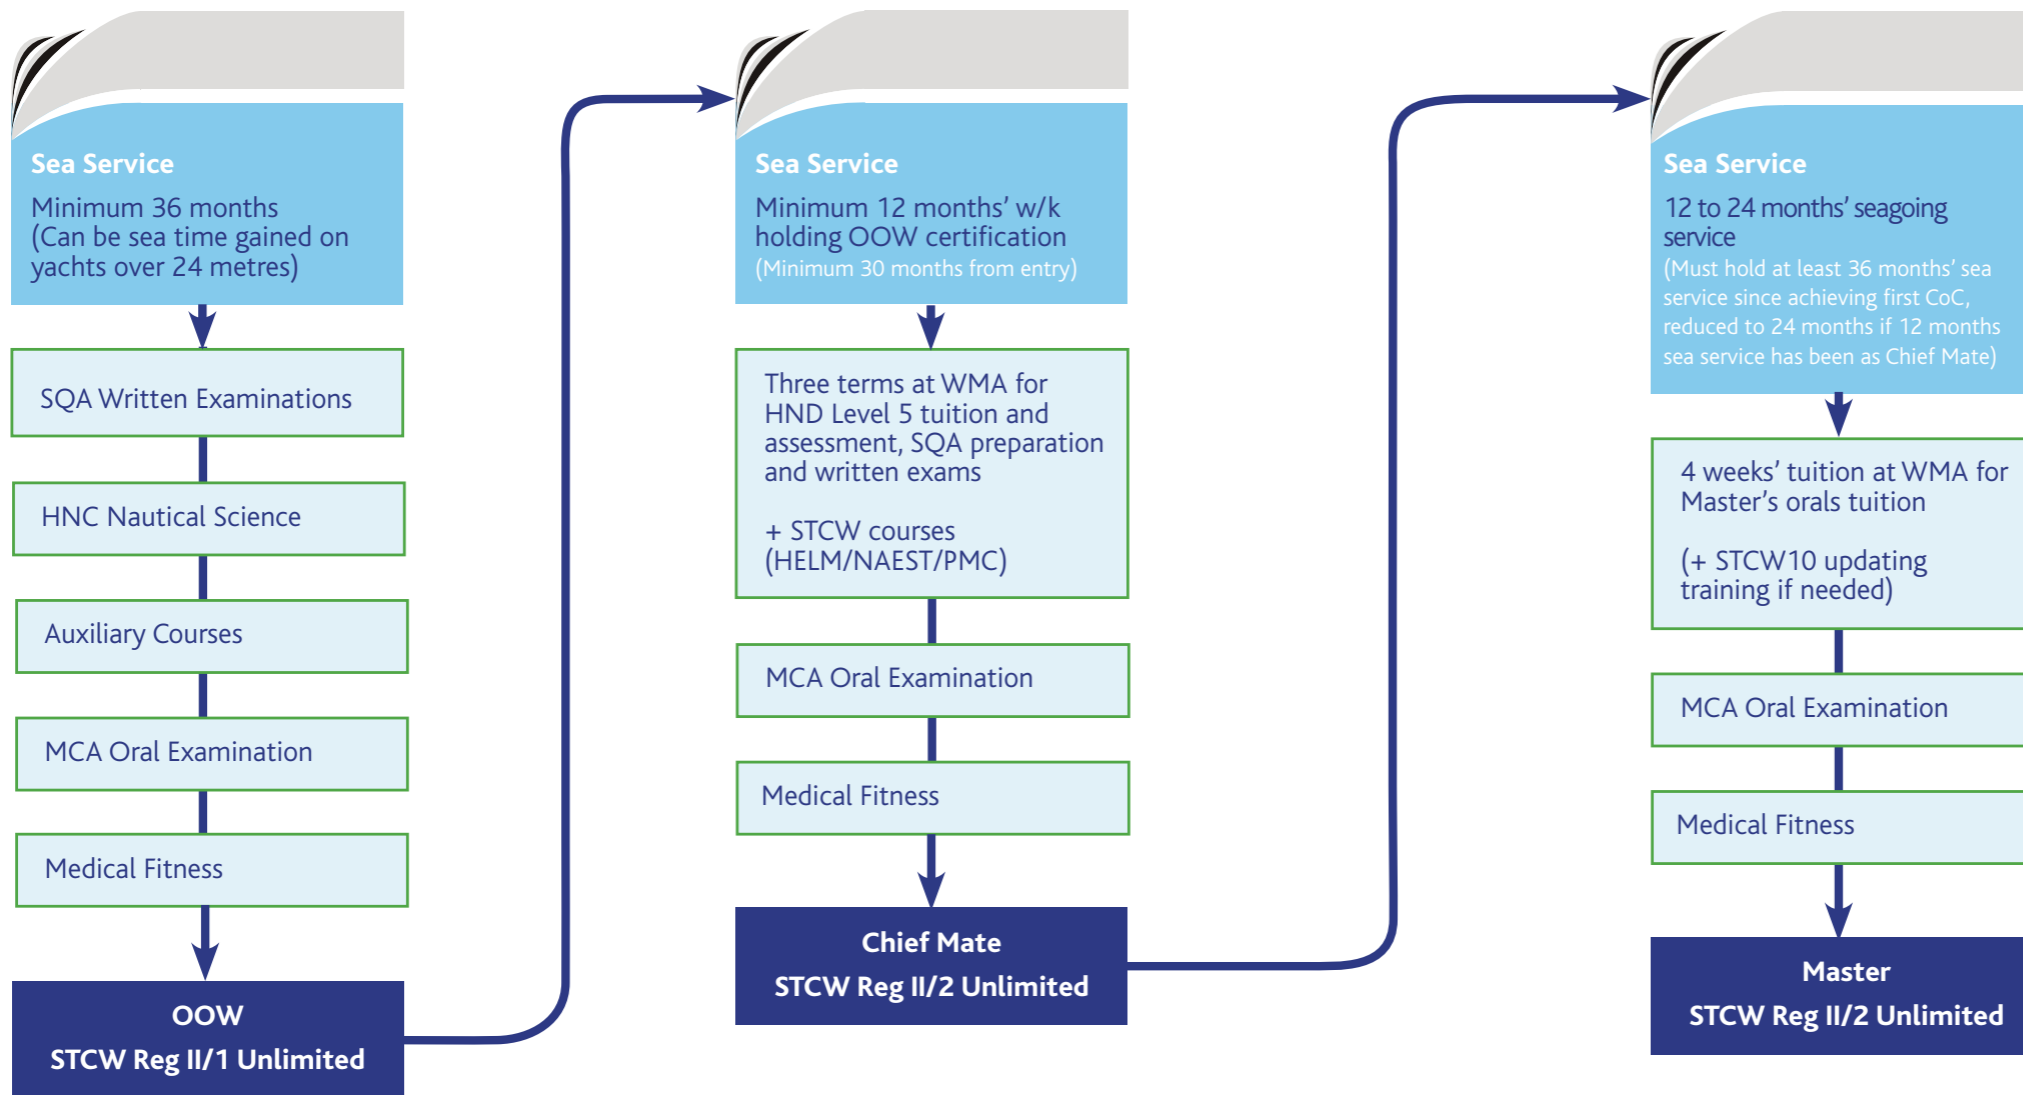

Deck Officer (Unlimited Certification) – Progression Chart for Experienced Seafarer Route

Note: Information related to certification requirements has been interpreted from MSN 1856 (M). Certification structures can always change, so please check www.warsashsuperyachtacademy.com for the latest version. © Warsash Superyacht Academy, 2016