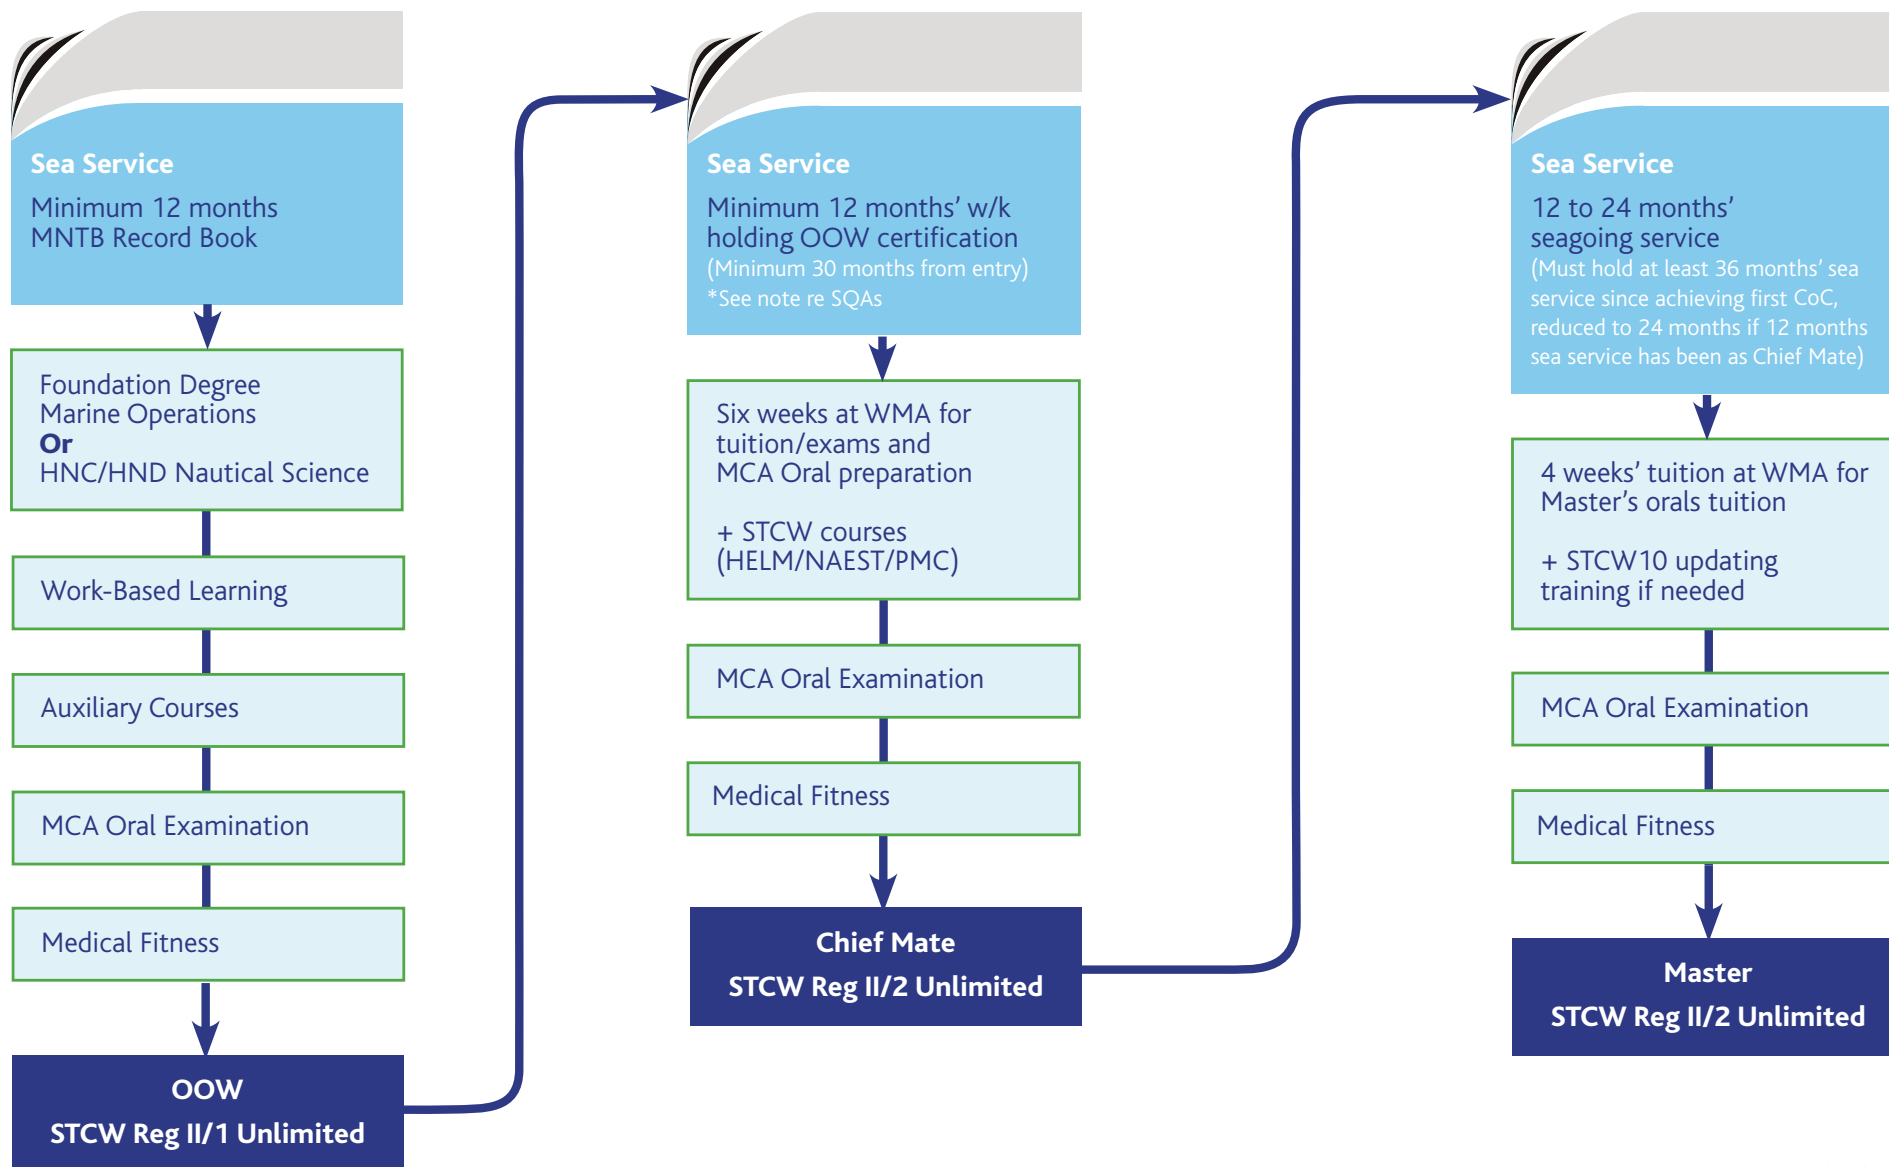

# Deck Officer (Unlimited Certification) – Progression Chart for Officer Cadet Routes

**Note:** Information related to certification requirements has been interpreted from MSN 1856 (M) Training and Certification Guidance. \*Officer cadets enrolled after 1 September 2015 will have to undertake SQA written exams for Chief Mate certification; those enrolled prior to 1 September 2015 will be exempt from these SQA written exams until 1 September 2022. Certification structures can always change, so please check [www.warsashsuperyachtacademy.com](http://www.warsashsuperyachtacademy.com) for the latest version. © Warsash Superyacht Academy, 2016