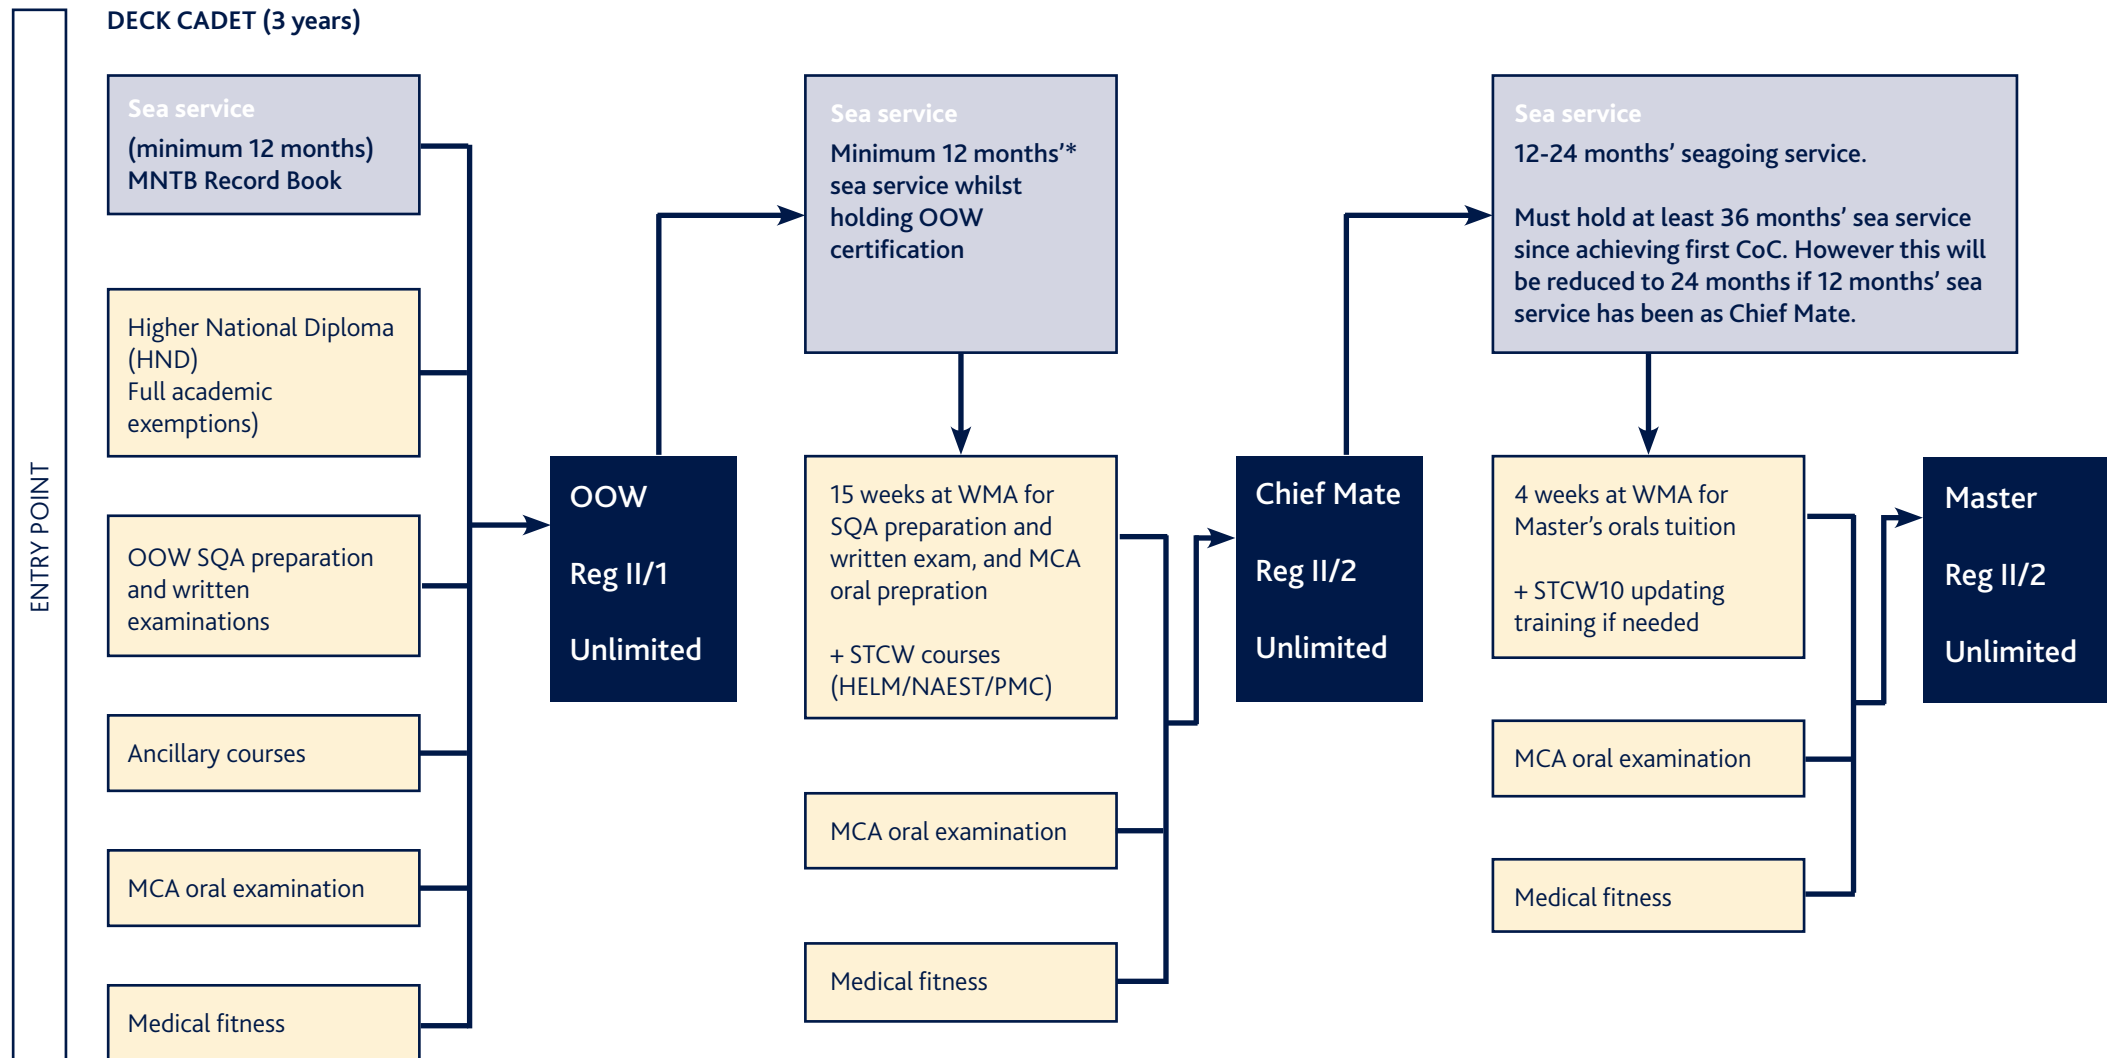

## Deck Officer (Unlimited Certification) - Progression Chart for Officer Cadets (HND Route)

NOTE: Information related to certification requirements has been interpreted from MGN92 (M) Training & Certification Guidance Part 2  
 \* Reductions in sea service requirements are subject to publication of revised MSN by the MCA in early 2015.